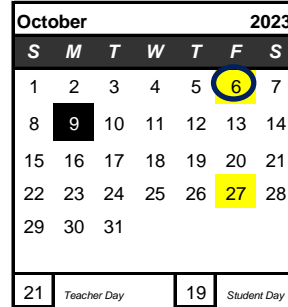

St. Thomas Aquinas School

School Calendar 2023-2024

Start/End	Organizational Days	Day-in-Lieu	Article 8.6.1 PD Day	ECCS Support Staff PD Day
Non-Instructional (PD) Day	Teachers' Convention/ATA Day	Holiday	Mission & Ministry Day	Diploma Exams

	Student Days	Teacher Days	Org/PD Days	Day In Lieu Of	ATA PD Day/ Convention
Semester 1	89	99	7	2	1
Semester 2	92	98	4	0	2
Totals	181	197	11	2	3

Board Motion: 2023-030

This information is also available on our website at www.ecacs.ca